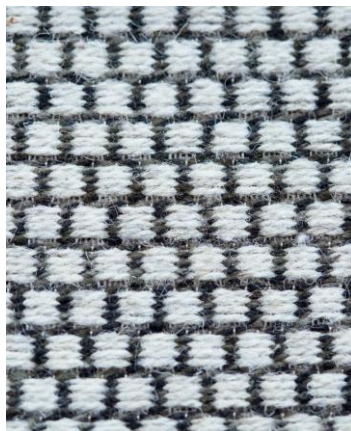

TERRA

189-776580

Machine made production
100% Wool

Thickness: 4 mm - Weight: 1750 gr / sqm

Standard size cm: 200x290

Cutting service available for custom size, quotation on request **1/1**